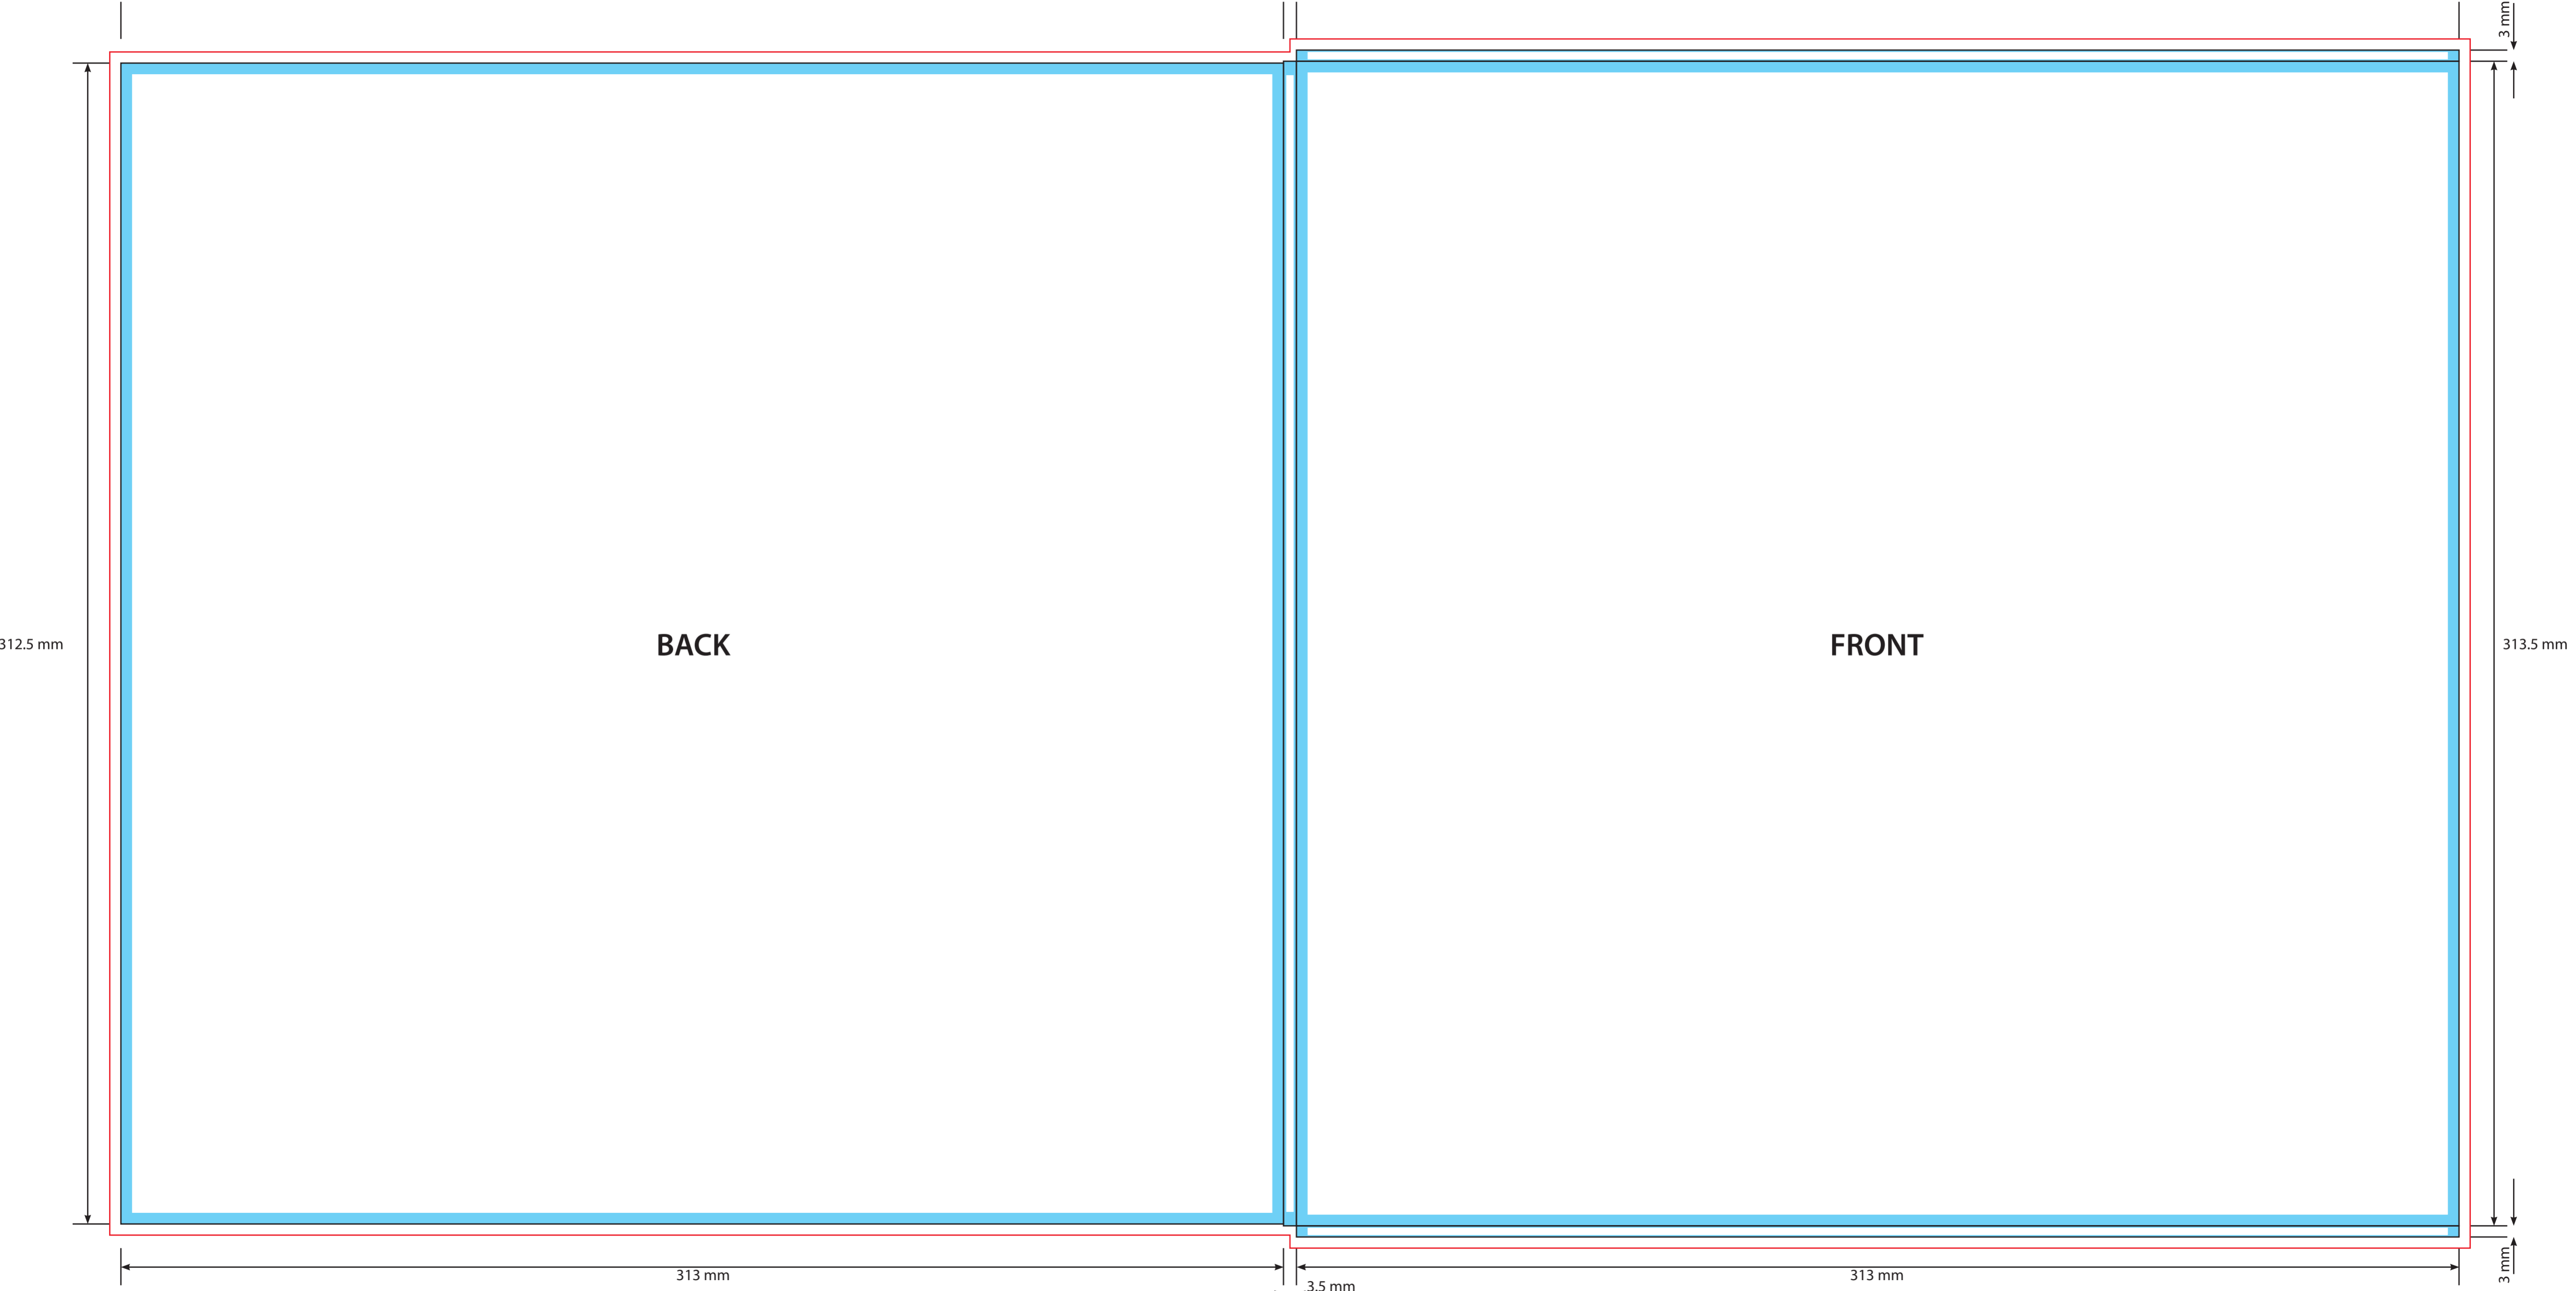

# 12" Vinyl Outer Sleeve - 3.5mm Spine

□ Trim/Fold Lines □ Bleed ■ Safety