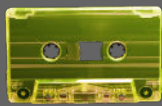

Solid Cassette Shell Colours

White

Cream

Grey

Vintage silver

Black

Cocoa brown

Brown

Neon yellow

Sunset yellow

Lemon yellow

Pineapple yellow

Mirror gold
(74,- NOK extra)

Mirror silver
(74,- NOK extra)

Recycled Cassette Shell Colours

(Please note that all recycled shells/cases can have colour variations because these are made from recycled materials)

Recycled Clear
Frosted

Recycled dark grey

Recycled grand canyon brown

Recycled apricot

Recycled coral

Recycled blackberry purple

Recycled purple

Recycled blue

Transparent Cassette Shell Colours

Transparent yellow

Smokey Brown

Transparent orange

Transparent bright orange

Transparent red

Transparent red dark

Transparent pink with window