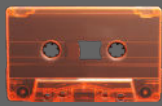

Solid Cassette Shell Colours

White

Cream

Grey

Vintage silver

Black

Cocoa brown

Brown

Neon yellow

Sunset yellow

Lemon yellow

Pineapple yellow

Mirror gold
(74,- NOK extra)

Mirror silver
(74,- NOK extra)

Recycled Cassette Shell Colours

(Please note that all recycled shells/cases can have colour variations because these are made from recycled materials)

Recycled Clear
Frosted

Recycled dark grey

Recycled grand canyon brown

Recycled apricot

Recycled coral

Recycled blackberry purple

Recycled purple

Recycled blue

Transparent Cassette Shell Colours

Transparent yellow

Smokey Brown

Transparent orange

Transparent bright orange

Transparent red

Transparent red dark

Transparent pink with window