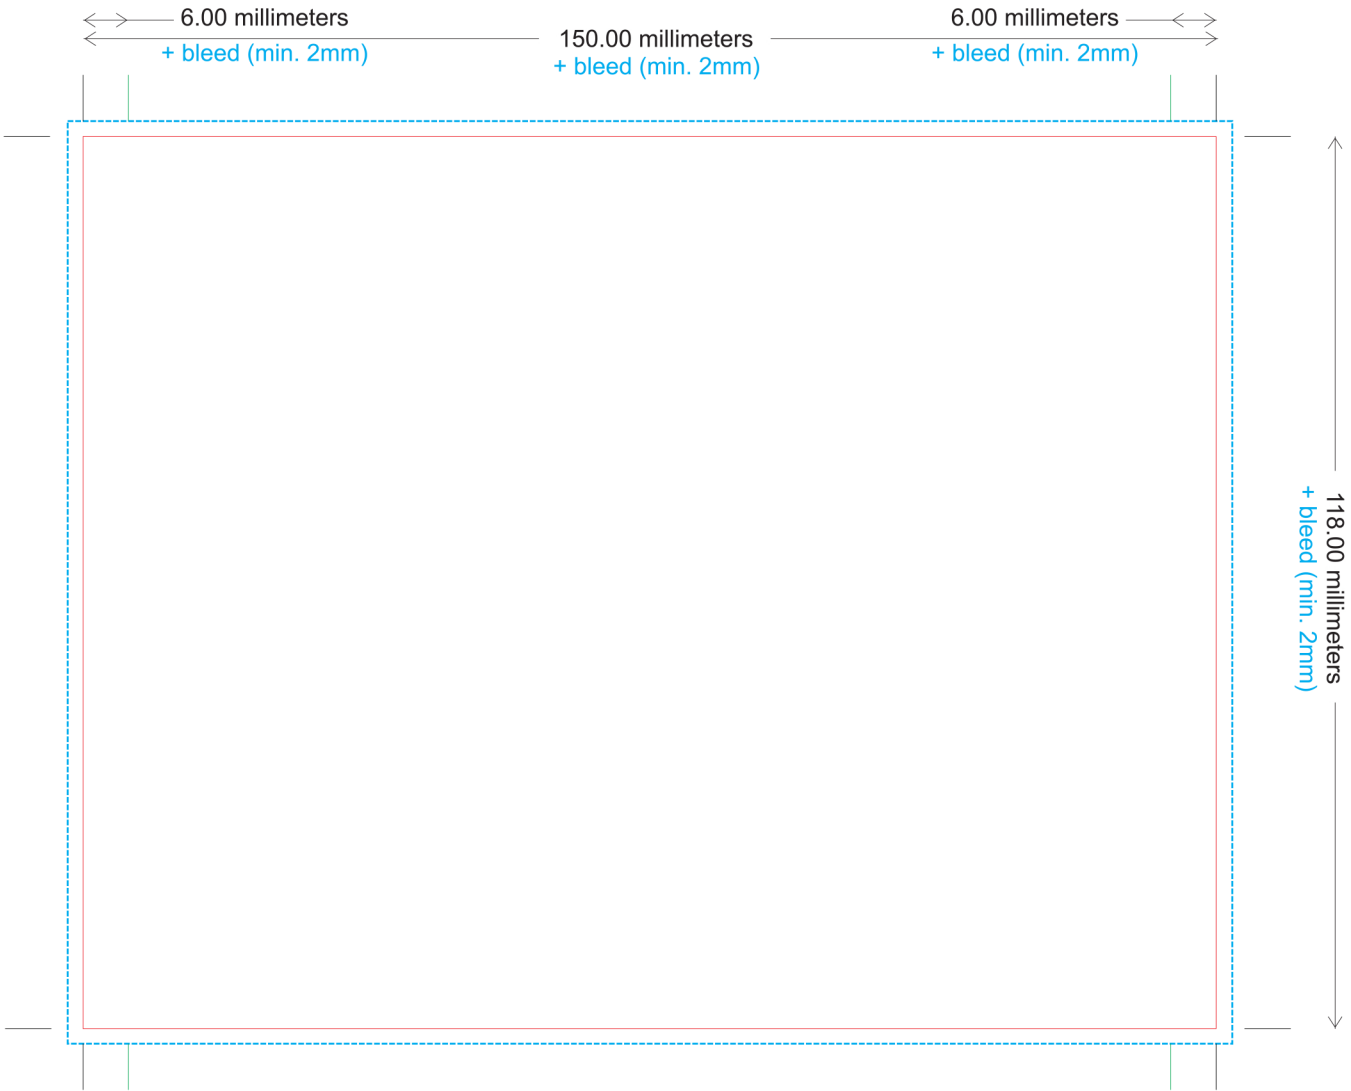

OUTSIDE

Scale 1:1

----- Bleed (min. 2 mm) ——— Folding line

——— Cutting line

Logos and text have to be placed at least 3 mm away from cutting lines.

Artwork have to be prepared in CMYK color profile.

All texts have to be outlined.